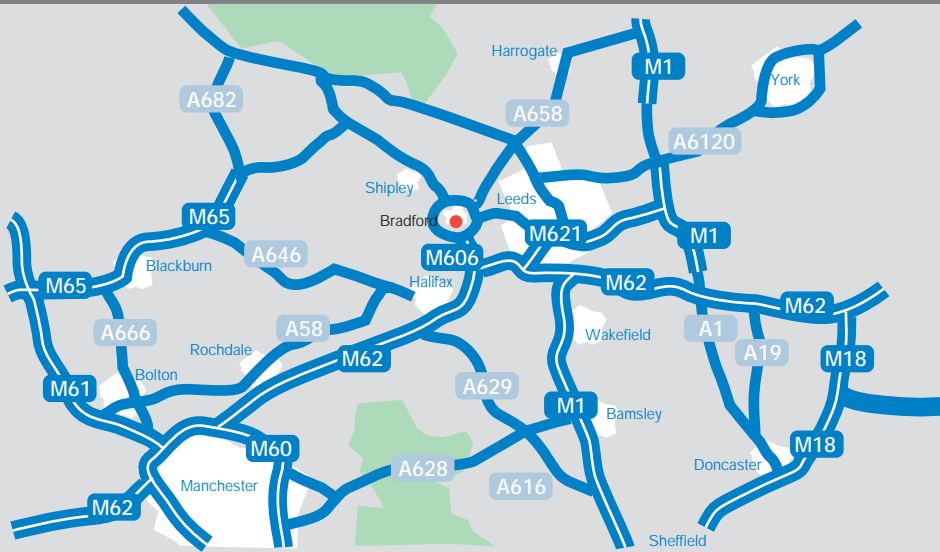

Your way to Rexroth

Bradford Northern Service Centre

Bosch Rexroth Limited
Unit A Bowling Back Lane Industrial Estate
Bowling Back Lane
Bradford
BD4 8SA
Phone 01274 718 650
Fax 01274 718 669
www.boschrexroth.co.uk

Traveling by car:

From M62

Come off at Junction 26, signposted M606 Bradford.

At the end of the M606 follow the sign for City Centre A6177/ Ring Road East.

Continue over the first roundabout.

Staying in the left hand lane, at the second roundabout take the first exit following signs for Shipley/Airport.

Go straight over the next roundabout.

At the next roundabout, take the fourth exit onto Bowling Back Lane, the first right takes you into Bowling Back Lane Industrial Estate.