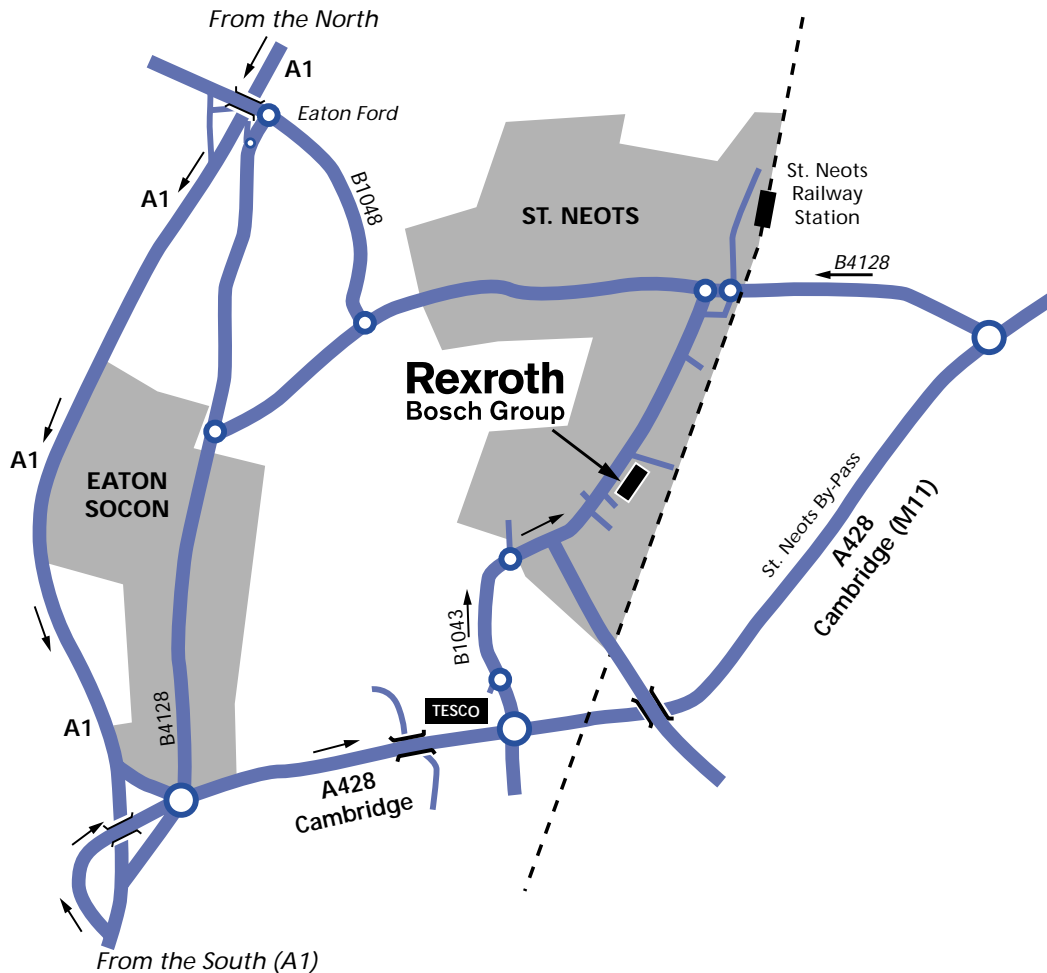

How to find...

Bosch Rexroth, St. Neots

By Rail From London **KINGS CROSS** - Trains run every half hour to St. Neots - journey time 45 - 60 mins.
From **PETERBOROUGH** - Trains run every hour to St. Neots - journey time 30 mins.

By Air London **STANSTED** - Journey time to/from Stansted 40 minutes by car via the M11, A428
London **HEATHROW** - Journey time from Heathrow 1 1/2 hours by car via the M25, A1(M)

By Road From the North or South via the **A1**
From the East or West via the **A428 (formerly the A45)**

The St. Neots By-Pass avoids delays in the town and is the simplest route to Bosch Rexroth. From the By-Pass take the B1043 past Tesco. Bear right at the mini roundabout onto Cromwell Road.

Bosch Rexroth Limited,