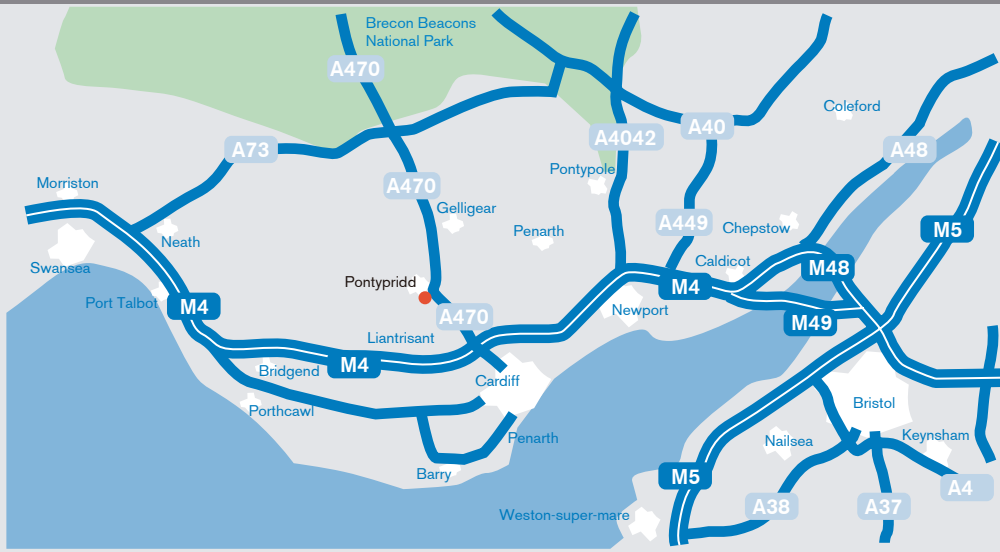

Your way to Rexroth

Pontypridd

Bosch Rexroth Limited

C8 Main Avenue
Treforest Industrial Estate
Pontypridd, CF37 5UD
phone +44 (0) 1443 824860
fax +44 (0) 1443 844418
www.boschrexroth.co.uk

Traveling by car:

M4 JUNCTION 32:

Travelling from the west
Take the first exit off roundabout onto
the A470.

Travelling from the east
Take the fourth exit onto the A470.
Drive along A470 and take the second exit
(Signposted Caerphilly). Keep left and take
the first exit on that roundabout. Take the
second exit off the next roundabout onto
Treforest Industrial Estate.

Drive along this road (be careful as there are
speed cameras) through a set of traffic lights.
After passing the Potteries Pub on your left,
start indicating to move over into the right
hand lane. The building is situated on the right
hand side approximately 200 metres with a
large sign on the exterior.

From direction
Gelligear, Brecon
Beacons National Park

From direction
Cardiff