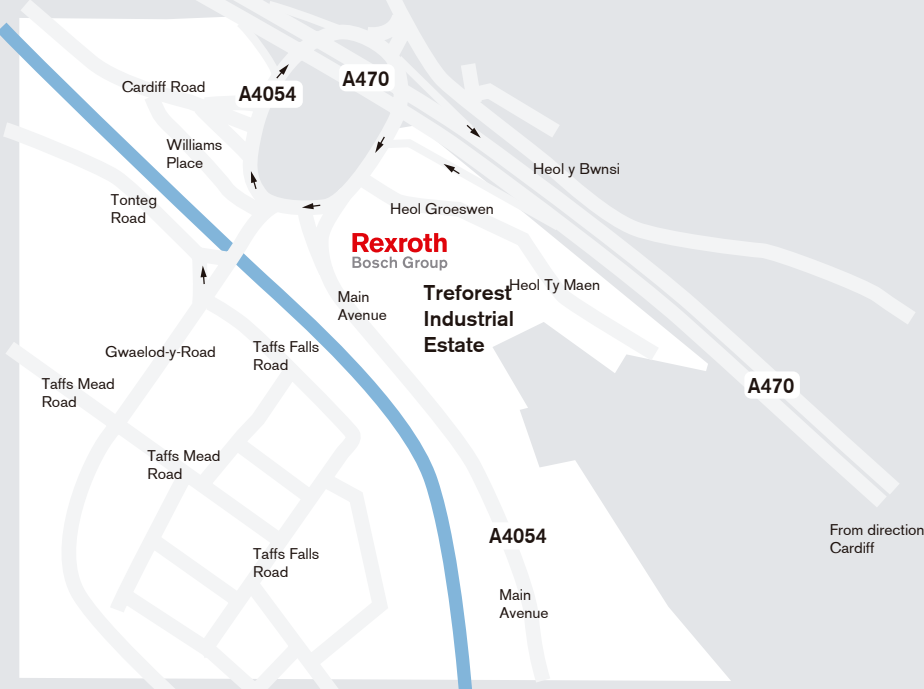

Traveling by car:

M4 JUNCTION 32:

Travelling from the west
Take the first exit off roundabout onto
the A470.

Travelling from the east
Take the fourth exit onto the A470.
Drive along A470 and take the second exit
(Signposted Caerphilly). Keep left and take
the first exit on that roundabout. Take the
second exit off the next roundabout onto
Treforest Industrial Estate.

Drive along this road (be careful as there are
speed cameras) through a set of traffic lights.
After passing the Potteries Pub on your left,
start indicating to move over into the right
hand lane. The building is situated on the right
hand side approximately 200 metres with a
large sign on the exterior.

From direction
Gelligear, Brecon
Beacons National Park